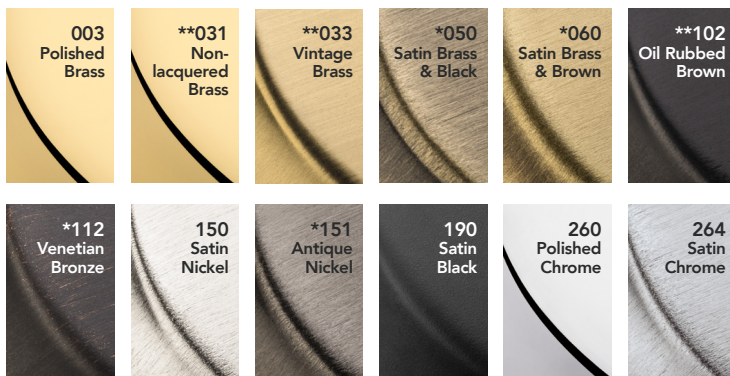

5452V Beavertail Lever w/ R030 Rose

112	102	190	402
-----	-----	-----	-----

5455V Wave Lever w/ 5048 Rose

003	031	044	033
102	112	190	055
056	150	260	

5460V Lever w/ 5046 Rose

044	102	190	055
056	150	260	

5485V Soho Lever w/ R026 Rose

044	102	112	190
055	056	150	260

L023 Lever w/ R017 Rose

044	102	112	190
055	056	150	260

L024 Lever w/ R046 Rose

003	031	044	033
102	112	190	055
056	150	260	

L025 Lever w/ R046 Rose

031	044	102	112
190	055	056	150
260			

L029 Lever w/ R017 Rose

003	031	044	033
102	112	190	055
056	150	260	

TIER 1

TIER 2

***HAND-RELIEVED FINISH VARIANCES:** (050, 060, 112, 151, 452)
Product finishes which are HAND RELIEVED may vary in luster, hue and appearance as a result of handcrafted variances in the final finishing step.